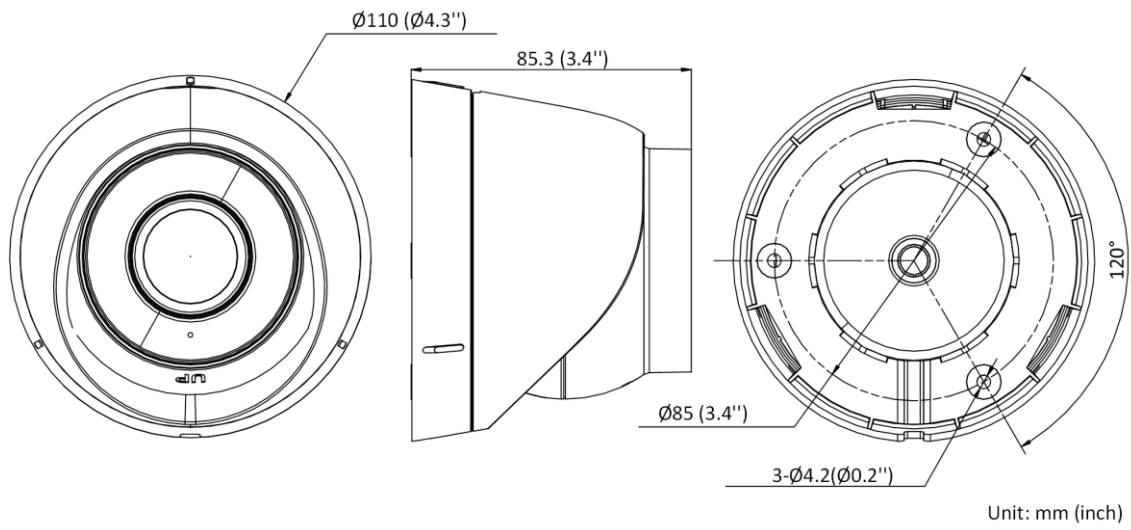

▪ **Dimension**

▪ **Accessory**

▪ **Optional**

DS-1276ZJ-SUS Corner Mount	DS-1275ZJ-SUS Vertical Pole Mount	DS-1272ZJ-110-TRS Wall Mount	DS-1280ZJ-S Junction Box